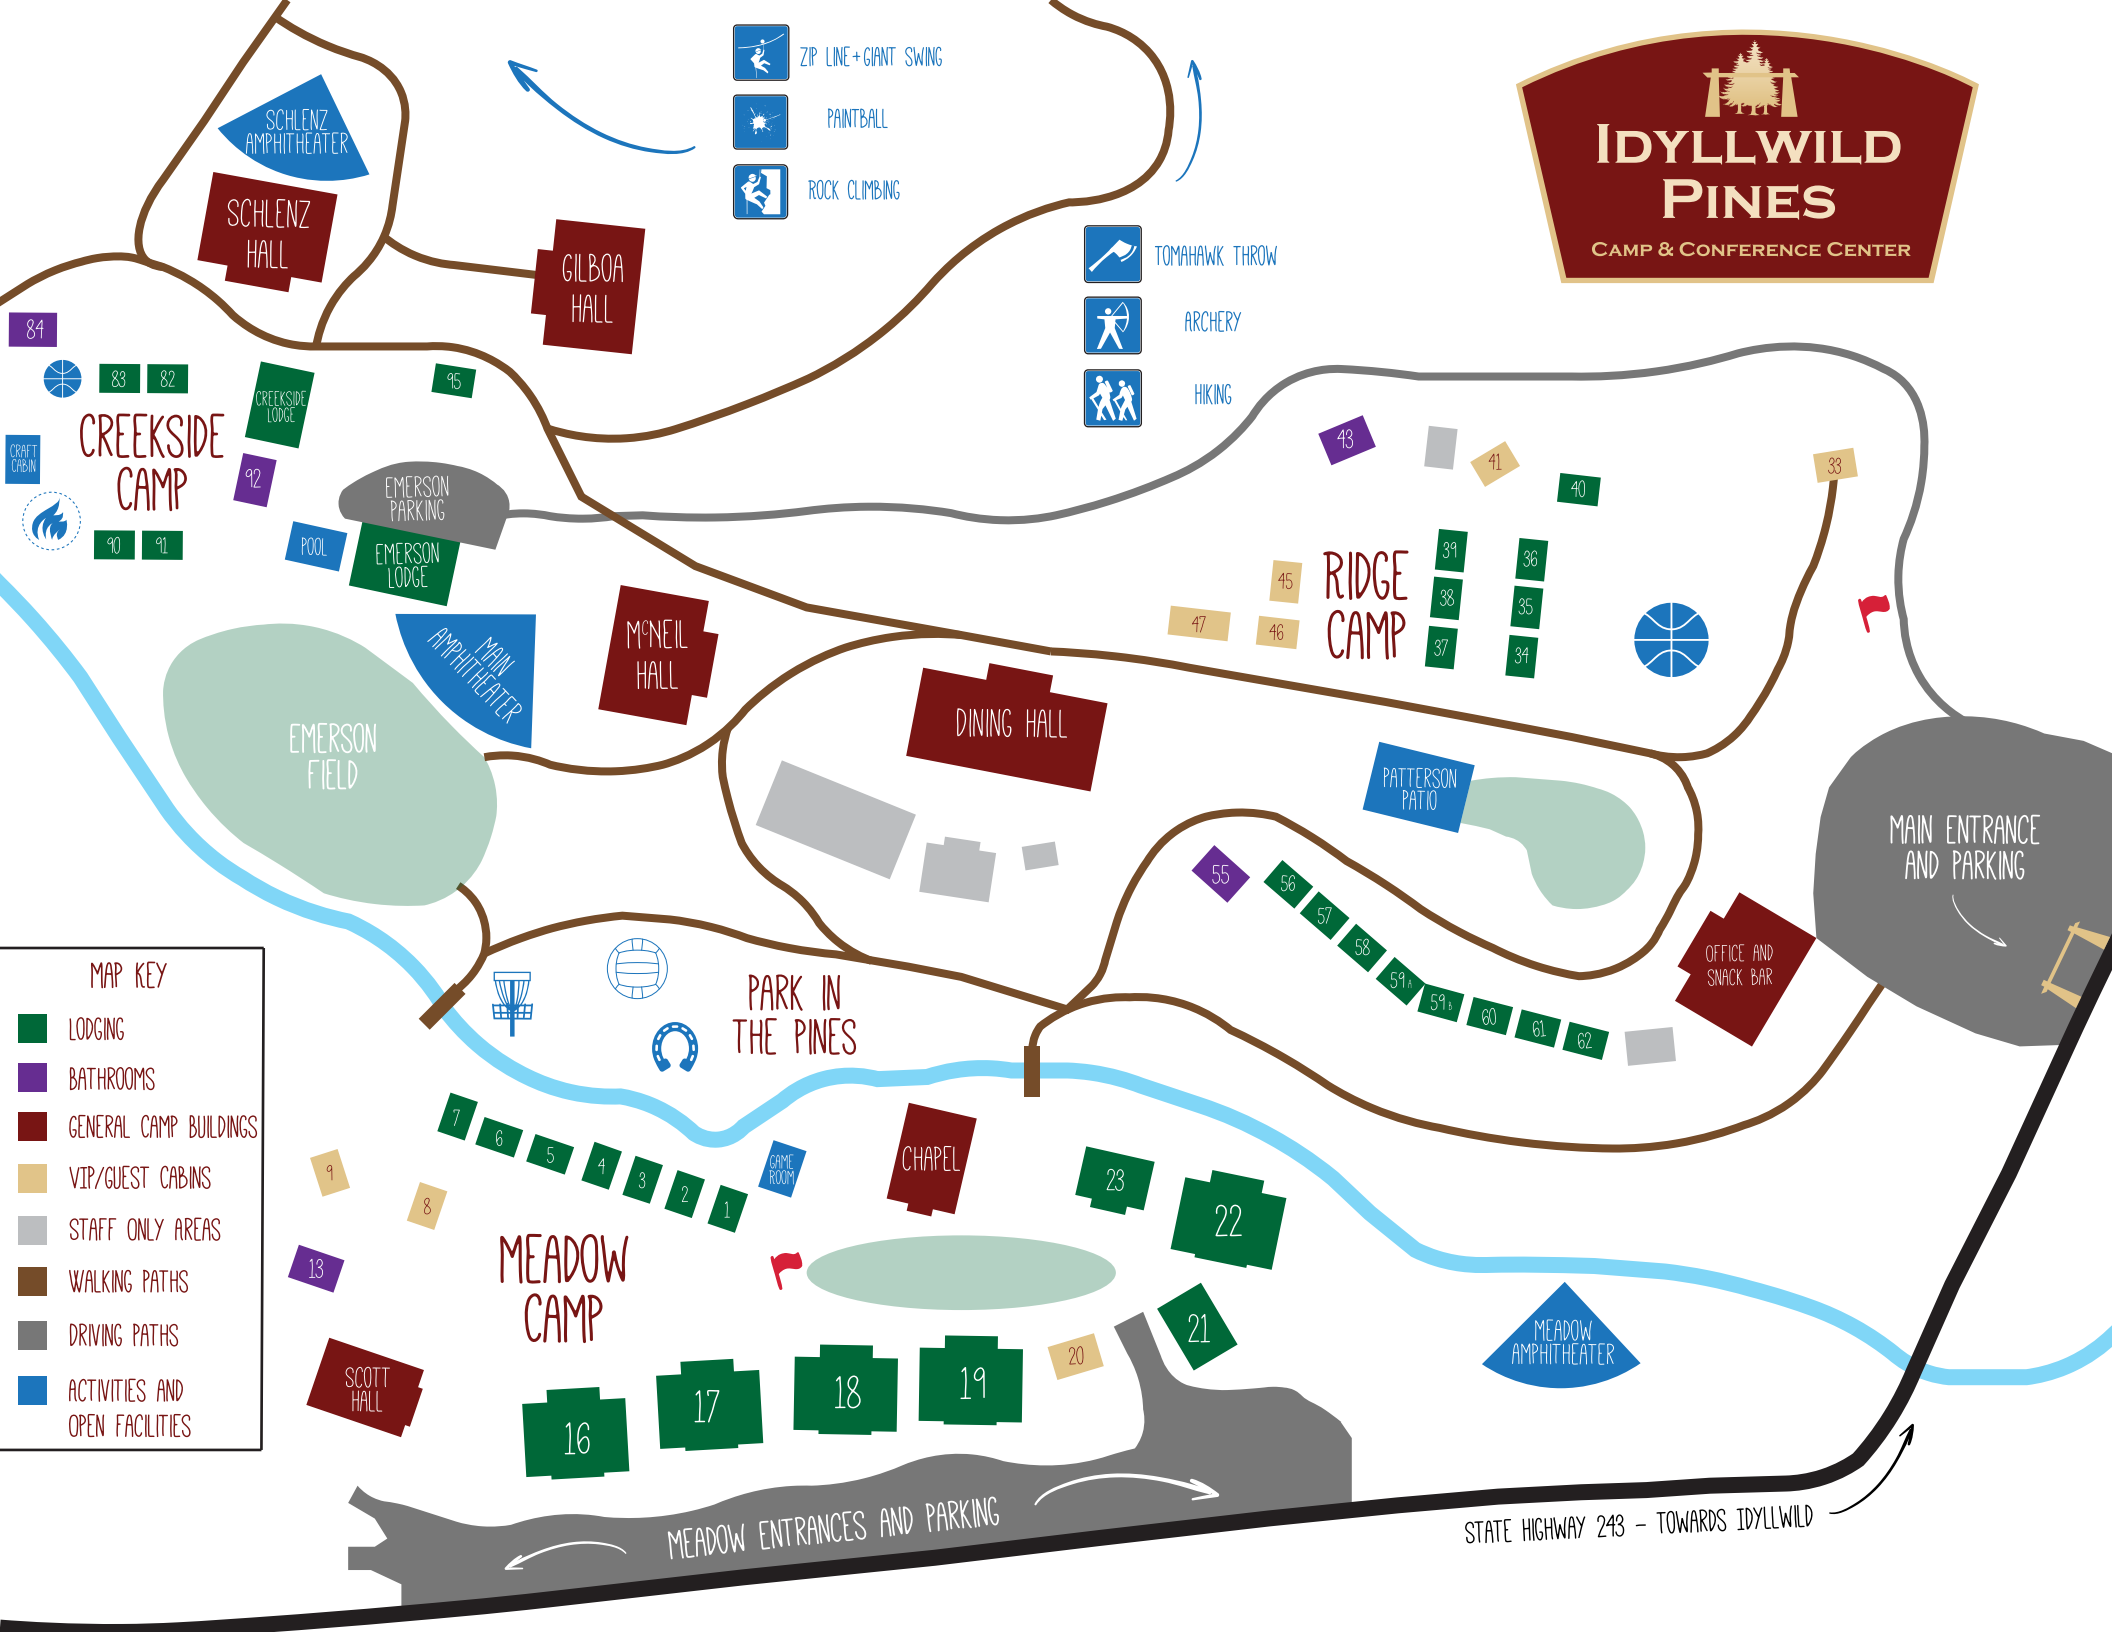

IDYLLWILD PINES

CAMP & CONFERENCE CENTER

- ZIP LINE + GIANT SWING
- PAINTBALL
- ROCK CLIMBING

- TOMAHAWK THROW
- ARCHERY
- HIKING

MAP KEY

- LODGING
- BATHROOMS
- GENERAL CAMP BUILDINGS
- VIP/GUEST CABINS
- STAFF ONLY AREAS
- WALKING PATHS
- DRIVING PATHS
- ACTIVITIES AND OPEN FACILITIES

STATE HIGHWAY 243 - TOWARDS IDYLLWILD